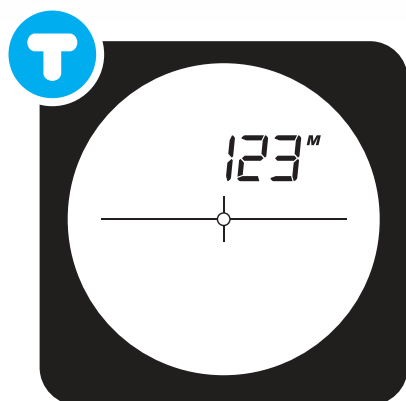

# PLUS MINUS™ SYSTEM

Unique to the Easygreen EASY 800 is our patented PLUS MINUS™ measurement system which allows a golfer to have much more information and a better understanding of their next golf shot. Guessing distance is very inaccurate. Guessing two distances is even more so. So why base your club selection on so many guesses. The Easygreen PLUS MINUS System simply and quickly gives you more information about your next shot.