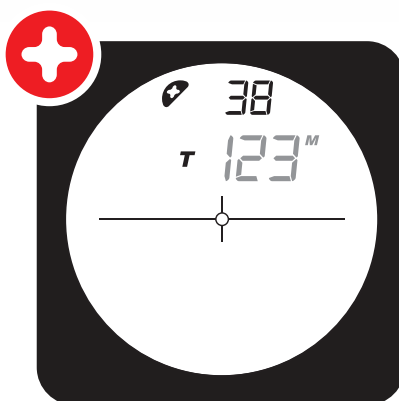

# PLUS MINUS™ SYSTEM

Unique to the Easygreen EASY 800 is our patented PLUS MINUS™ measurement system which allows a golfer to have much more information and a better understanding of their next golf shot. Guessing distance is very inaccurate. Guessing two distances is even more so. So why base your club selection on so many guesses. The Easygreen PLUS MINUS System simply and quickly gives you more information about your next shot.

*For Example a MAIN TARGET distance can be measured to the front of the green and the EASY 800 operates like a standard Laser Rangefinder.*

*Then, using the Plus Minus Button, the actual distance from the front of the green to the FLAG can be measured. This shows the golfer the exact landing area on the green to help with proper club selection.*