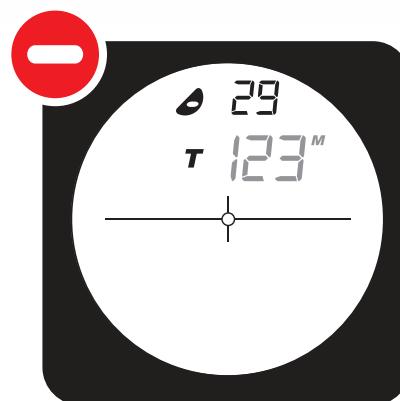

# PLUS MINUS™ SYSTEM

Unique to the Easygreen EASY 800 is our patented PLUS MINUS™ measurement system which allows a golfer to have much more information and a better understanding of their next golf shot. Guessing distance is very inaccurate. Guessing two distances is even more so. So why base your club selection on so many guesses. The Easygreen PLUS MINUS System simply and quickly gives you more information about your next shot.

*For Example a MAIN TARGET distance can be measured to the front of the green and the EASY 800 operates like a standard Laser Rangefinder.*

*Then, using the Plus Minus Button, the actual distance from the front of the green to the FLAG can be measured. This shows the golfer the exact landing area on the green to help with proper club selection.*

*The player can further measure the length of a HAZARD in front of the green by pressing the Plus Minus button again on a new Plus Minus Target, helping the player with club selection to clear hazards such as sand or water hazards on approach shots.*