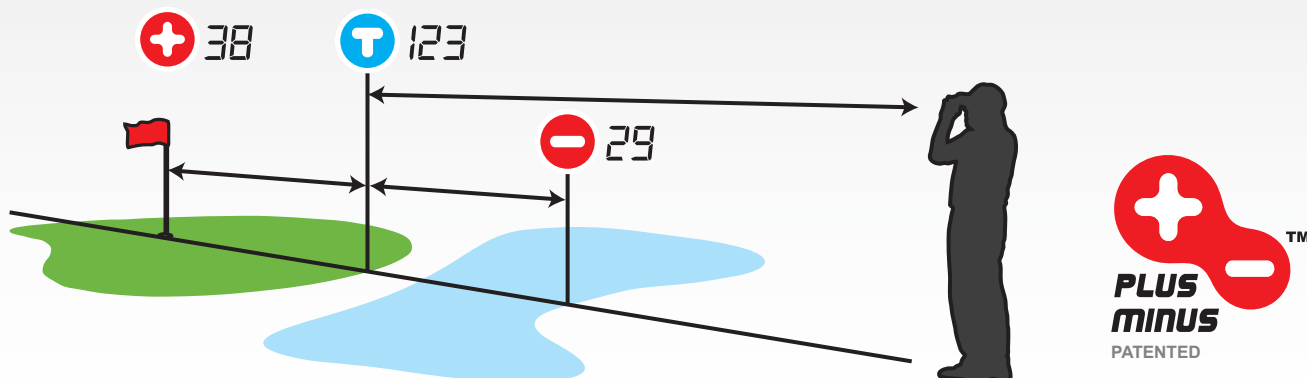

**BODY DESIGN**  
Ergonomic all Silicone grip.

# PLUS MINUS™ SYSTEM

Unique to the Easygreen EASY 800 is our patented PLUS MINUS™ measurement system which allows a golfer to have much more information and a better understanding of their next golf shot. Guessing distance is very inaccurate. Guessing two distances is even more so. So why base your club selection on so many guesses. The Easygreen PLUS MINUS System simply and quickly gives you more information about your next shot.

*For Example a MAIN TARGET distance can be measured to the front of the green and the EASY 800 operates like a standard Laser Rangefinder.*

*Then, using the Plus Minus Button, the actual distance from the front of the green to the FLAG can be measured. This shows the golfer the exact landing area on the green to help with proper club selection.*